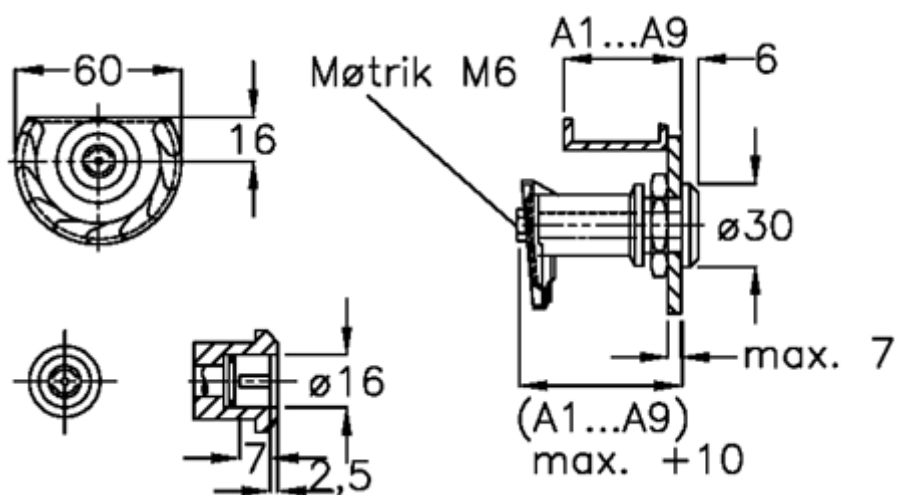

Data Sheet

Article number: 209180321
Description: E+G Door lock
GN 119-VDE-A2-NI

Measures

Door + frame thickness = 22-30

Measure type = A2